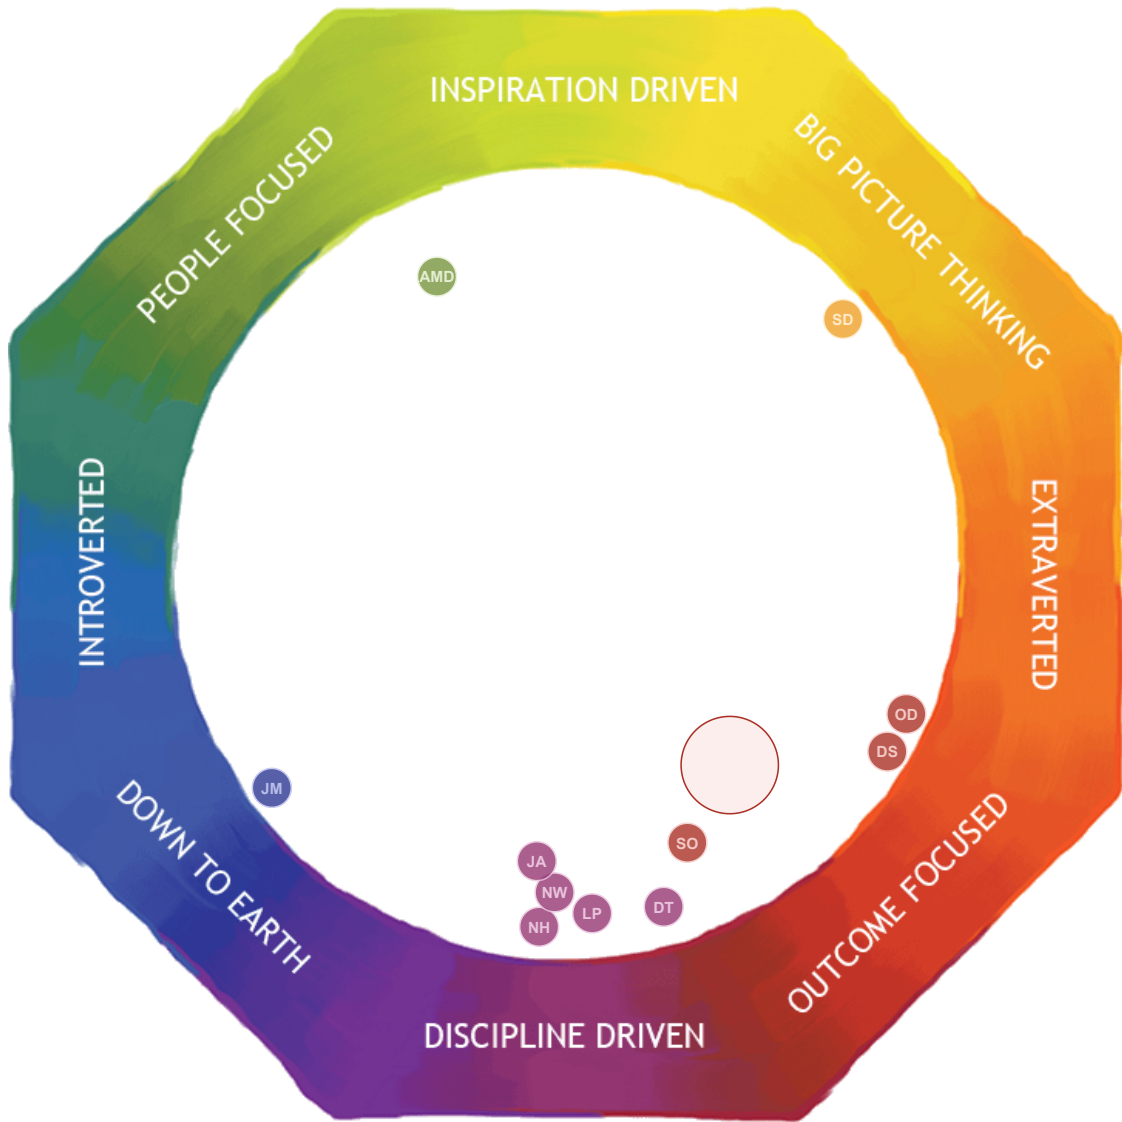

## Members

Collective team mandala position  
Outcome Focused

Anne Marie Dancy  
People Focused

Jo Musialek  
Down to Earth

Oliver Desson  
Outcome Focused

Dan Seale  
Outcome Focused

Laura Pollock  
Discipline Driven