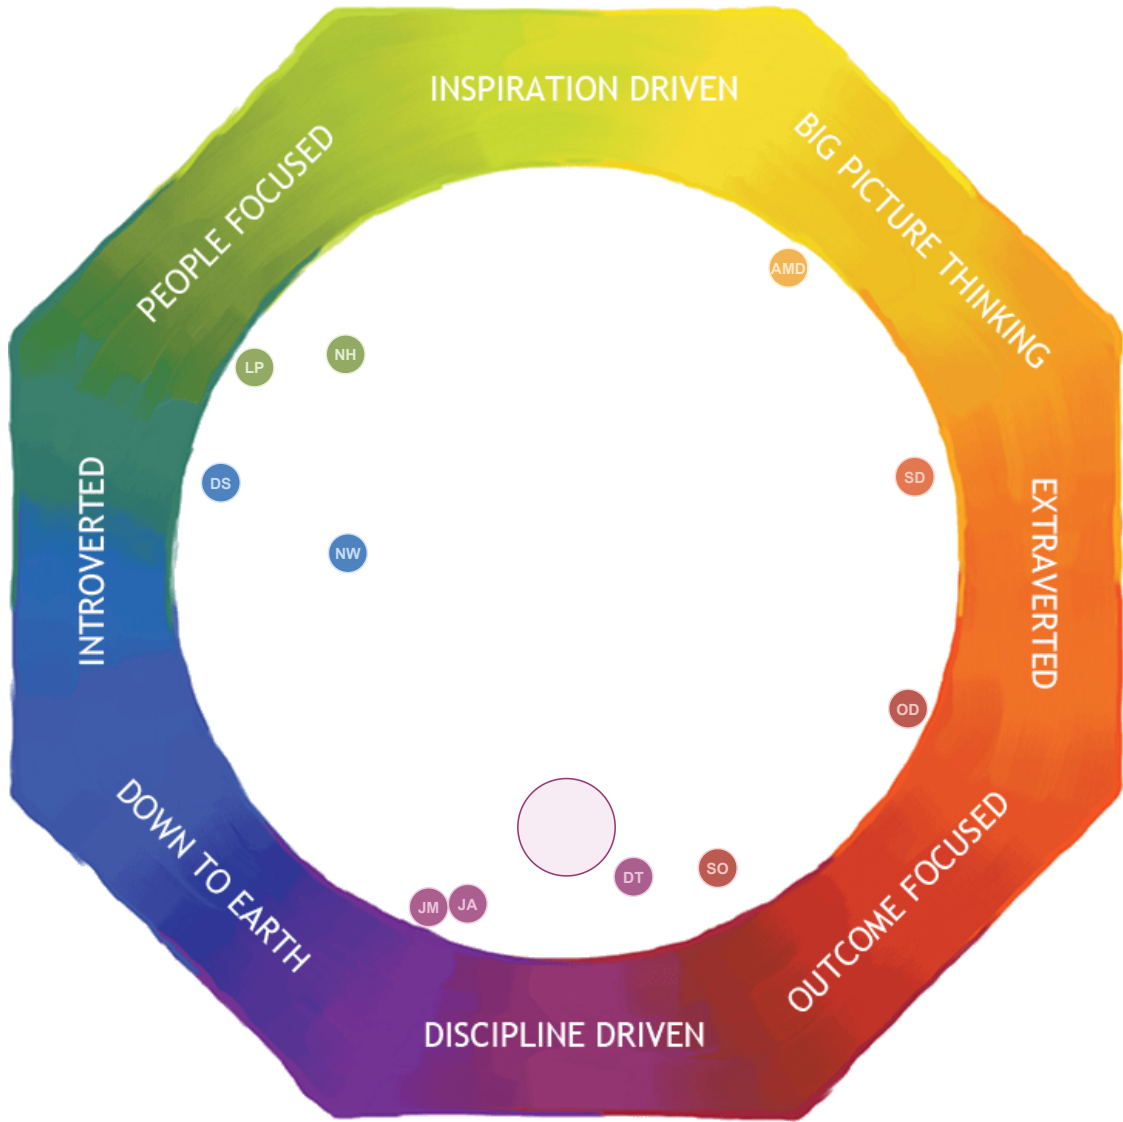

Lumina Learning Demo Team

Overextended Persona

Members

Collective team mandala position
Discipline Driven

Anne Marie Dancy
Big Picture Thinking

Jo Musialek
Discipline Driven

Oliver Desson
Outcome Focused

Dan Seale
Introverted

Laura Pollock
People Focused

Stewart Desson
Extraverted

Deborah Tobin-Desson
Discipline Driven

Naomi Withey
Introverted

Stuart Olive
Outcome Focused

Jane Armytage
Discipline Driven

Nicole Hill
People Focused